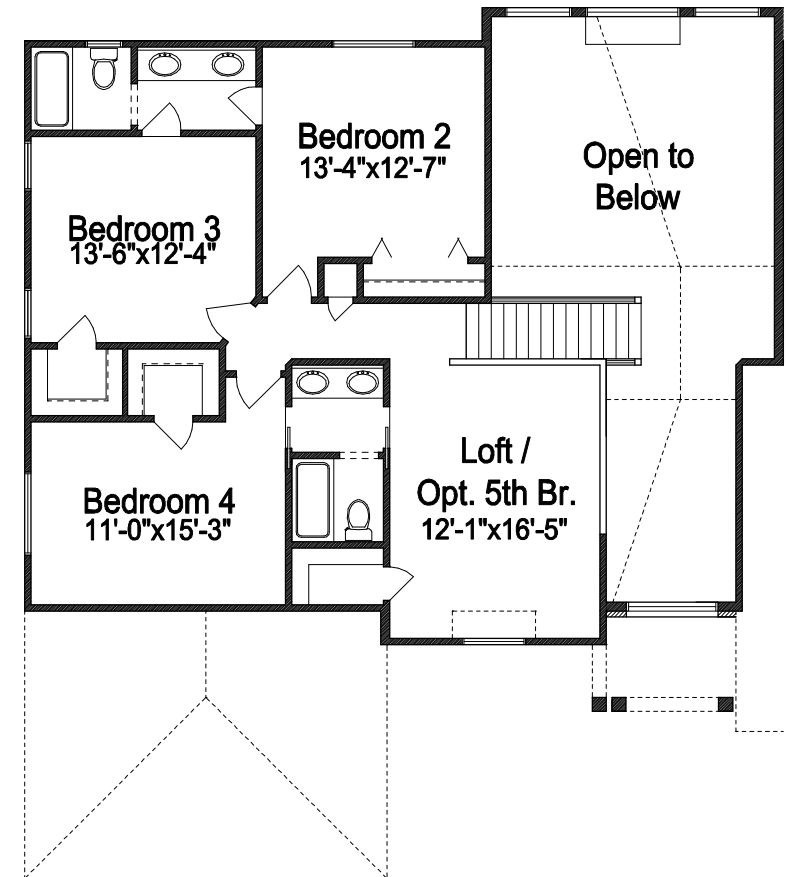

Tuscan Hills Oak Grove Floor Plan Approx. 3010 Sq. Ft.

Steuer & Associates, Inc. • 30180 Orchard Lake Road, Suite 150 • Farmington Hills, MI 48334
For more information, contact **Linda Desmond** at **248.705.7334** • linda@myfavehome.com

MAIN LEVEL FLOOR PLAN

UPPER LEVEL FLOOR PLAN