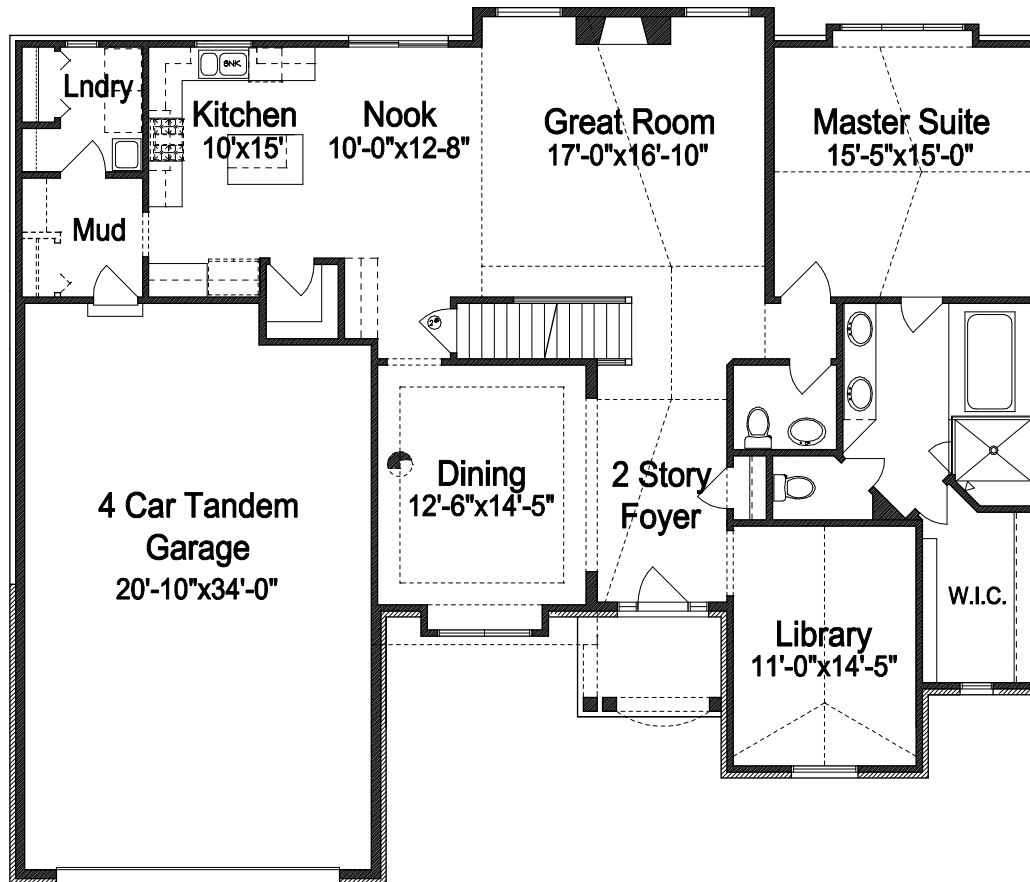

Tuscan Hills Oak Grove Floor Plan Approx. 3010 Sq. Ft.

Steuer & Associates, Inc. • 30180 Orchard Lake Road, Suite 150 • Farmington Hills, MI 48334
For more information, contact **Linda Desmond** at **248.705.7334** • linda@myfavehome.com

MAIN LEVEL FLOOR PLAN

UPPER LEVEL FLOOR PLAN