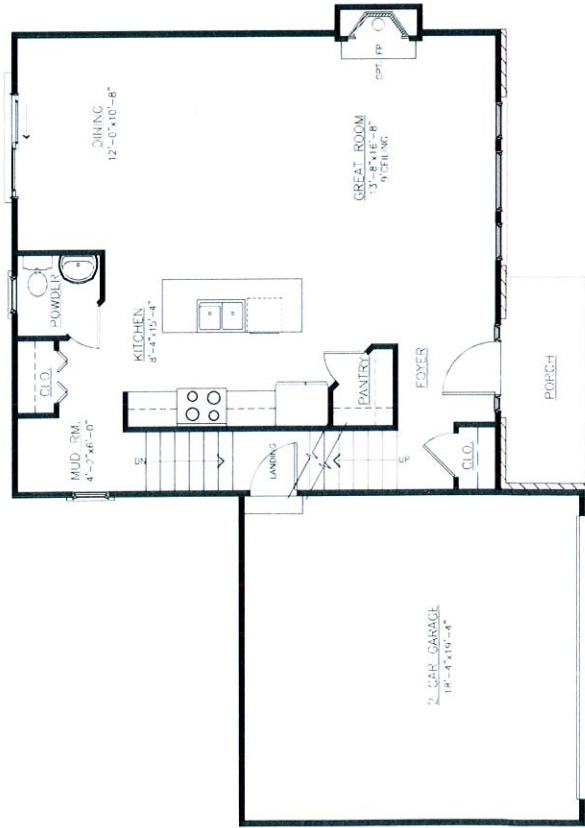

Genesee Floor Plan

Steuer & Associates Inc. - 30180 Orchard Lake Road - Suite #150 - Farmington Hills Mi. 48334

FIRST FLOOR PLAN

MID LEVEL & SECOND FLOOR PLAN

(C)Steuer & Associates Inc. All dimensions are approximate and may vary in construction.
www.MyFavHome.com