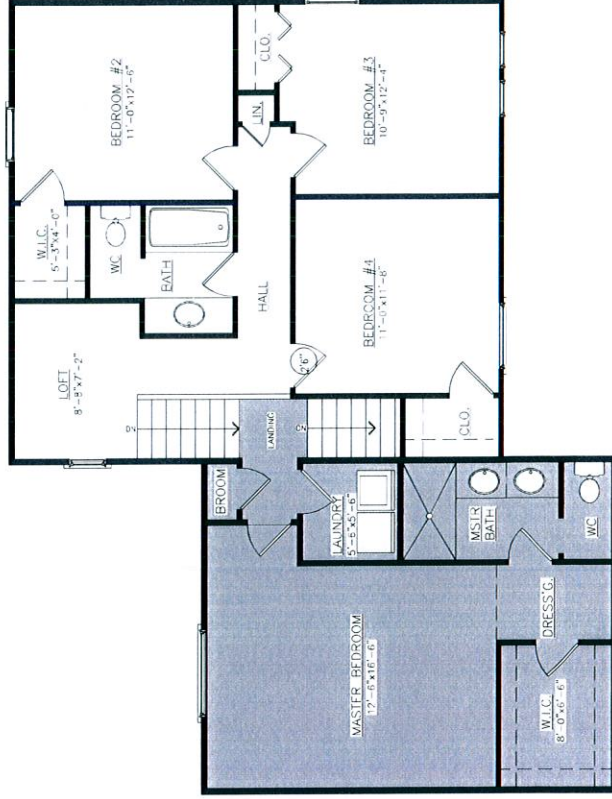

Genesee Floor Plan

Steuer & Associates Inc. - 30180 Orchard Lake Road - Suite #150 - Farmington Hills Mi. 48334

FIRST FLOOR PLAN

MID LEVEL & SECOND FLOOR PLAN

(C)Steuer & Associates Inc. All dimensions are approximate and may vary in construction.
www.MyFavHome.com