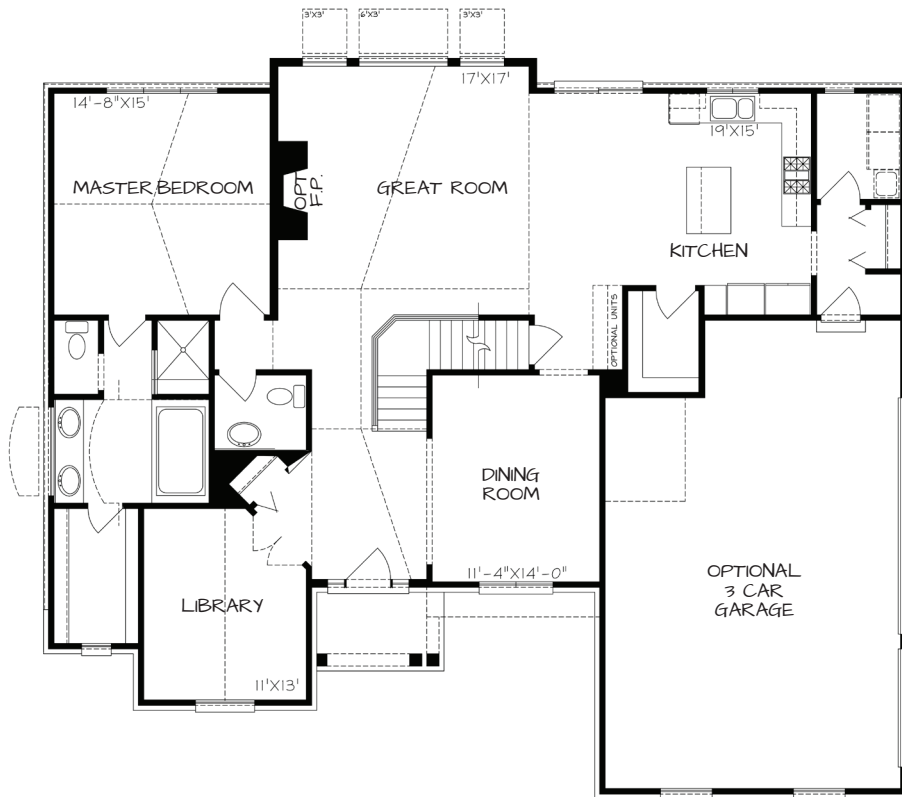

# Oak Grove Floor Plan

Approx. 2582 /SF

Steuer & Associates, Inc. • 30180 Orchard Lake Road, Suite 150 • Farmington Hills, MI 48334  
For more information, contact Sales at 248.285.9200 • sales@steuergroup.com

MAIN LEVEL FLOOR PLAN

UPPER LEVEL FLOOR PLAN