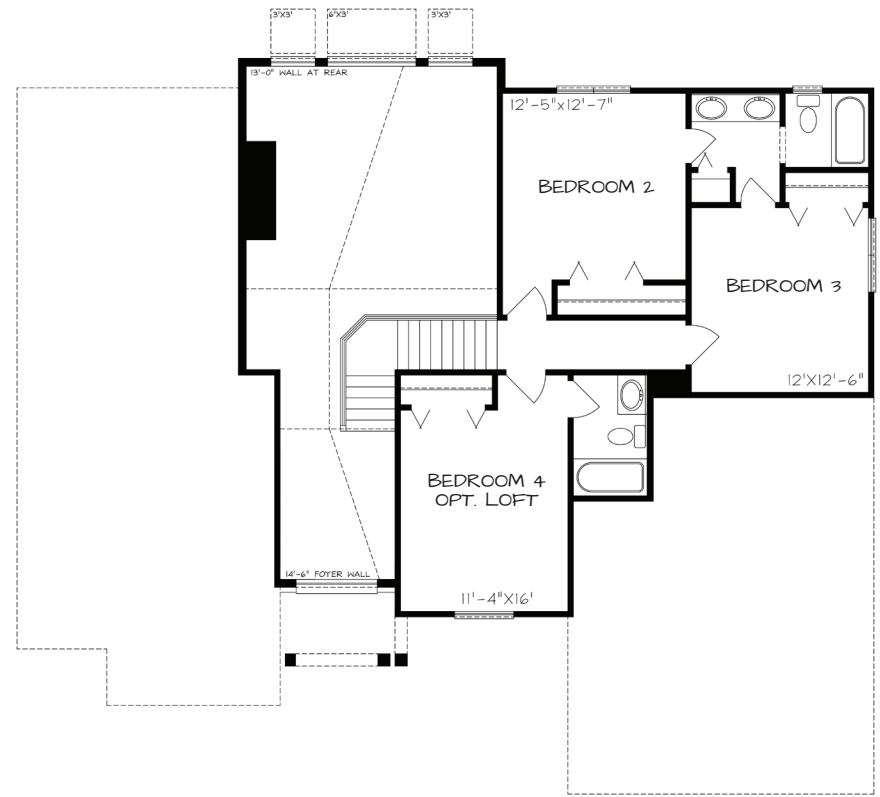

# Oak Grove Floor Plan

Approx. 2582 /SF

Steuer & Associates, Inc. • 30180 Orchard Lake Road, Suite 150 • Farmington Hills, MI 48334  
For more information, contact Sales at 248.285.9200 • sales@steuergroup.com

MAIN LEVEL FLOOR PLAN

UPPER LEVEL FLOOR PLAN