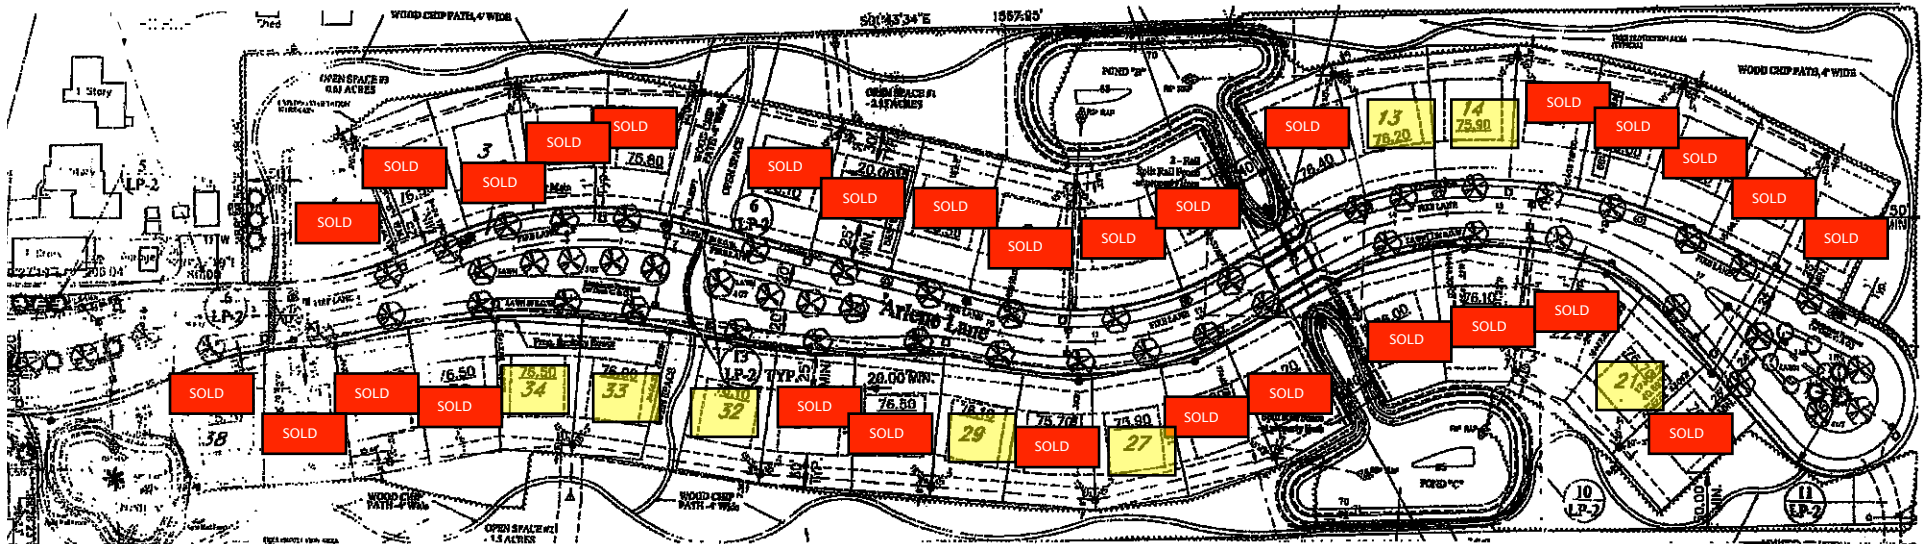

Arlene Arbors Site Plan

Steuer & Associates, Inc. • www.myfavehome.com

For more information, contact **Linda Desmond** at **248.705.7334** • linda@myfavehome.com

AVAILABLE LOTS as of June 2015

Lot #	Address
13	14151 Arlene Lane
14	14173 Arlene Lane
21	14256 Arlene Lane
27	14004 Arlene Lane
29	13920 Arlene Lane
32	13794 Arlene Lane
33	13752 Arlene Lane
34	13710 Arlene Lane